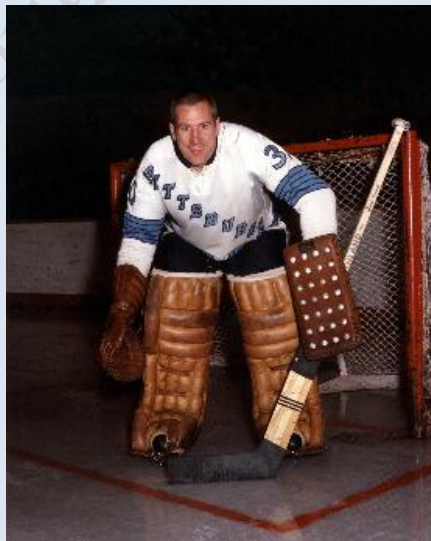

Canada:
RR#5, 13332 Tenth Line,
Georgetown, ON L7G4S8 Canada
Phone: 954-330-6362 Fax: 905-873-8334

United States:
49 N. Federal Hwy. #264
Pompano Beach, FL 33062 U.S.A.
Phone: 954-330-6362 Fax: 954-353-1962

www.sportscelebs.com